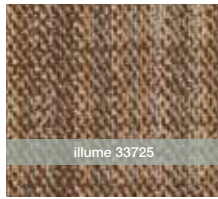

imprint tile

colors

veil tile, sketch tile, imprint tile, profile and scatter

*shown in veil tile

moonlight 33761

desert 33201

illum 33725

sunwashed 33665

kindle 33750

obscure 33760

cloud 33530

canopy 33327

mist 33335

vapor 33315

aura 33990

reflect 33402