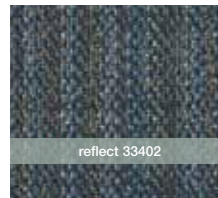

kindle 33750

reflect 33402