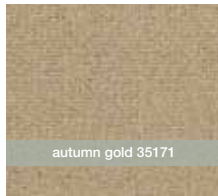

imprint tile

colors

veil tile, sketch tile, imprint tile, profile and scatter

*shown in veil tile

moonlight 33761

desert 33201

illum 33725

sunwashed 33665

kindle 33750

obscure 33760

cloud 33530

canopy 33327

mist 33335

vapor 33315

aura 33990

reflect 33402

silhouette 33549

highlight

portabella 35761

glass 35330

autumn gold 35171

russet 35665

tobacco 35150

coffee 35750

nordic 35447

fescue 35545

ivy 35335

russian sky 35314

eggplant 35990

deep navy 35485

lava 35549

product specifications