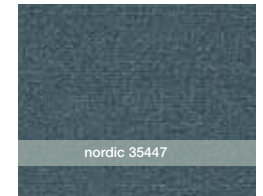

silhouette 33549

highlight

portabella 35761

glass 35330

autumn gold 35171

russet 35665

tobacco 35150

coffee 35750

nordic 35447

fescue 35545

ivy 35335

russian sky 35314

eggplant 35990

deep navy 35485

lava 35549

product specifications