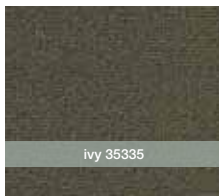

imprint tile

colors

veil tile, sketch tile, imprint tile, profile and scatter

*shown in veil tile

moonlight 33761

desert 33201

illum 33725

sunwashed 33665

kindle 33750

obscure 33760

cloud 33530

canopy 33327

mist 33335

vapor 33315

aura 33990

reflect 33402

silhouette 33549

highlight

portabella 35761

glass 35330

autumn gold 35171

russet 35665

tobacco 35150

coffee 35750

nordic 35447

fescue 35545

ivy 35335

russian sky 35314

eggplant 35990

deep navy 35485

lava 35549

product specifications