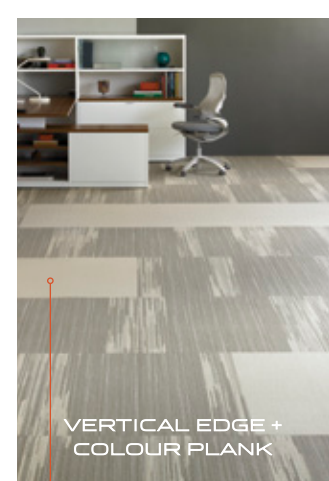

DESIGN IS LIBERATED  
ACTIVATE THE EDGE

ON THE  
**EDGE**  
18X36

**shaw** contract group®

ABSTRACT EDGE

HORIZONTAL EDGE

MINIMAL

MERGE

VERTICAL EDGE + COLOUR PLANK