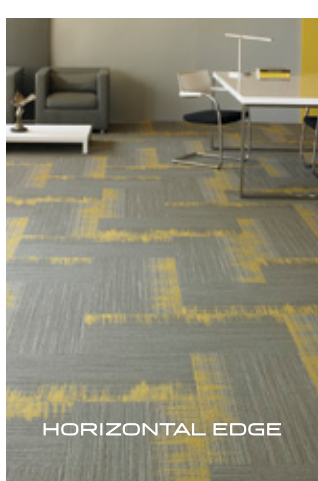

DESIGN IS LIBERATED  
ACTIVATE THE EDGE

ON THE  
**EDGE**  
18X36

**shaw** contract group®

ABSTRACT EDGE

HORIZONTAL EDGE

MINIMAL

MERGE

VERTICAL EDGE + COLOUR PLANK