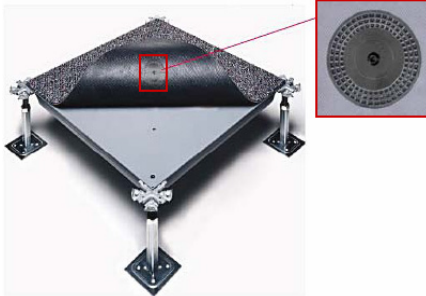

PosiTile® - The Perfect Surface for Access Floor

Form and Function

- Seamless integration of finishes
- Multitude of styles and colors are available with PosiTile®
- Increase office efficiency
- Optional Advanced Static Control eliminates threat of electrostatic discharge
- Lifetime Commercial Warranty

Relocation Made Easy

- One-to-one® fit means panel-by-panel flexibility
- PosiTile® makes workstation relocation fast and inexpensive

Installation Made Easy

- Four ultrasonically welded buttons provide a one-to-one® alignment with four matching indentions in the Tate ConCore® floor panel
- No adhesive required
- No sticky mess to clean